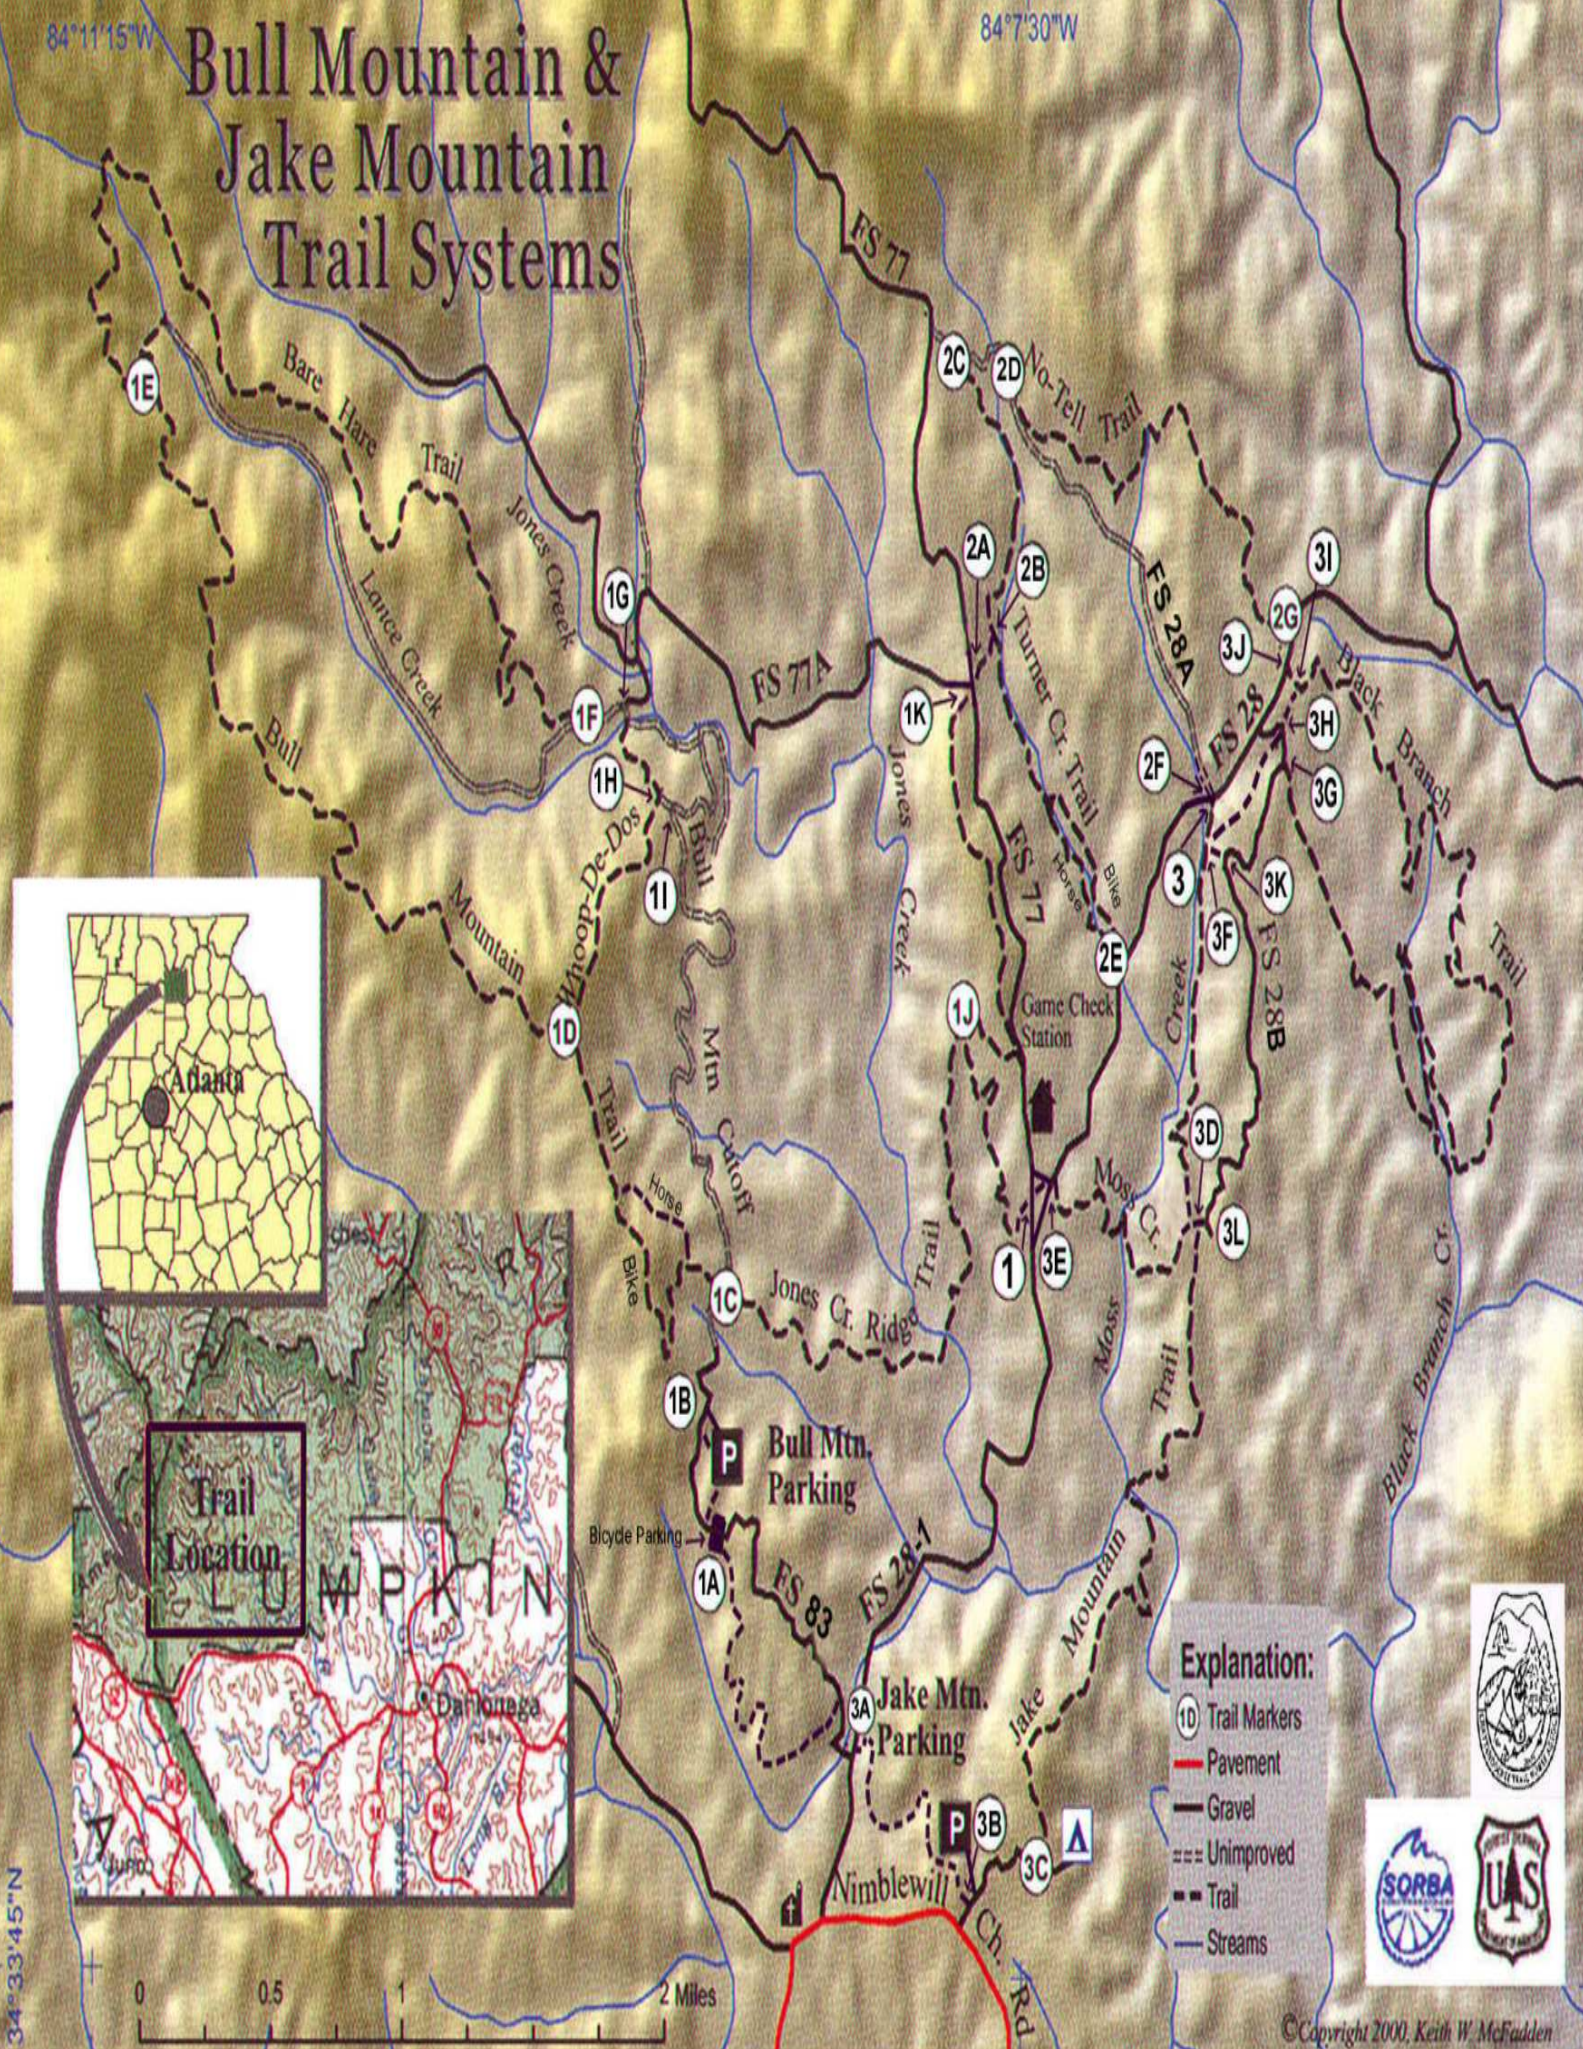

84°11'15"W

84°7'30"W

# Bull Mountain & Jake Mountain Trail Systems

Trail Location

34°33'45"N

### Explanation:

- Trail Markers
- Pavement
- Gravel
- Unimproved
- Trail
- Streams